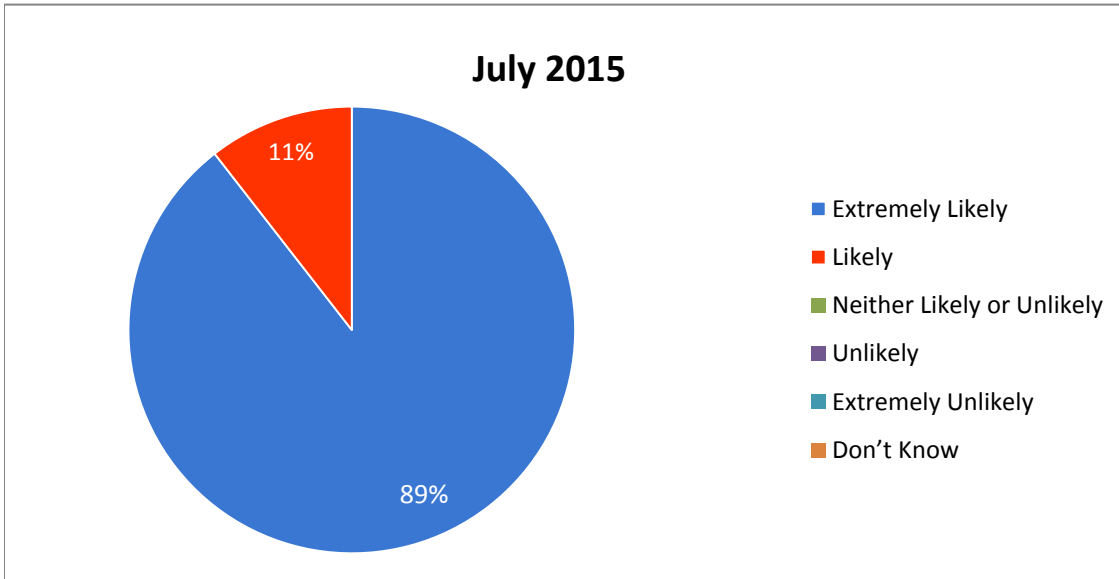

Friends And Family Test - July 2015

Hand Written Cards

Options	Total
Extremely Likely	34
Likely	4
Neither Likely or Unlikely	0
Unlikely	0
Extremely Unlikely	0
Don't Know	0

Comments

"Always helpful pleasant people, very professional, clean and tidy surroundings"