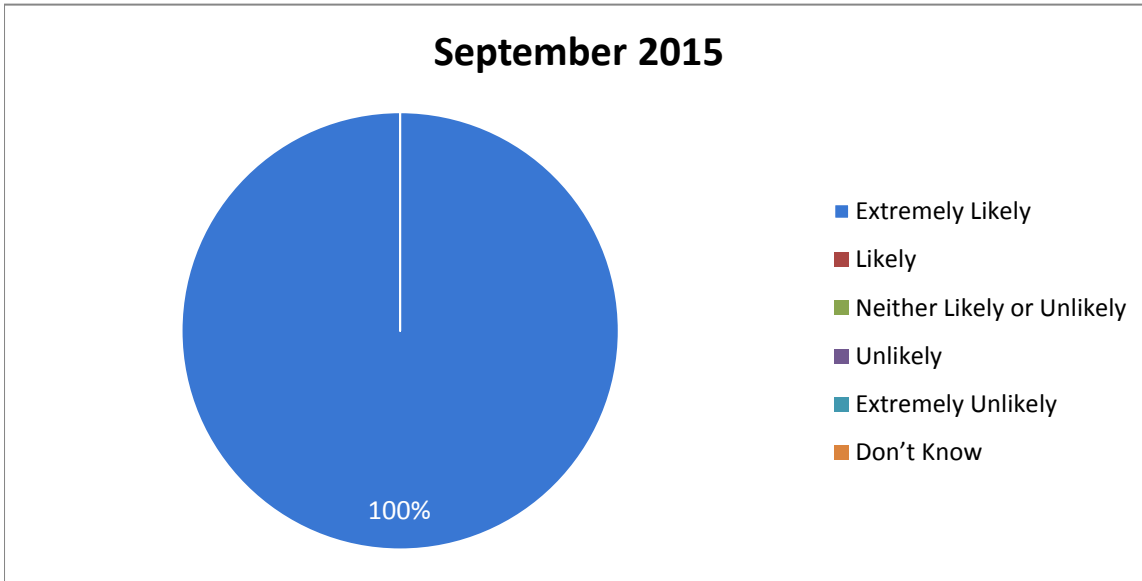

Friends And Family Test - September 2015

Hand Written Cards

| Options | Total |
|----------------------------|-------|
| Extremely Likely | 8 |
| Likely | 0 |
| Neither Likely or Unlikely | 0 |
| Unlikely | 0 |
| Extremely Unlikely | 0 |
| Don't Know | 0 |